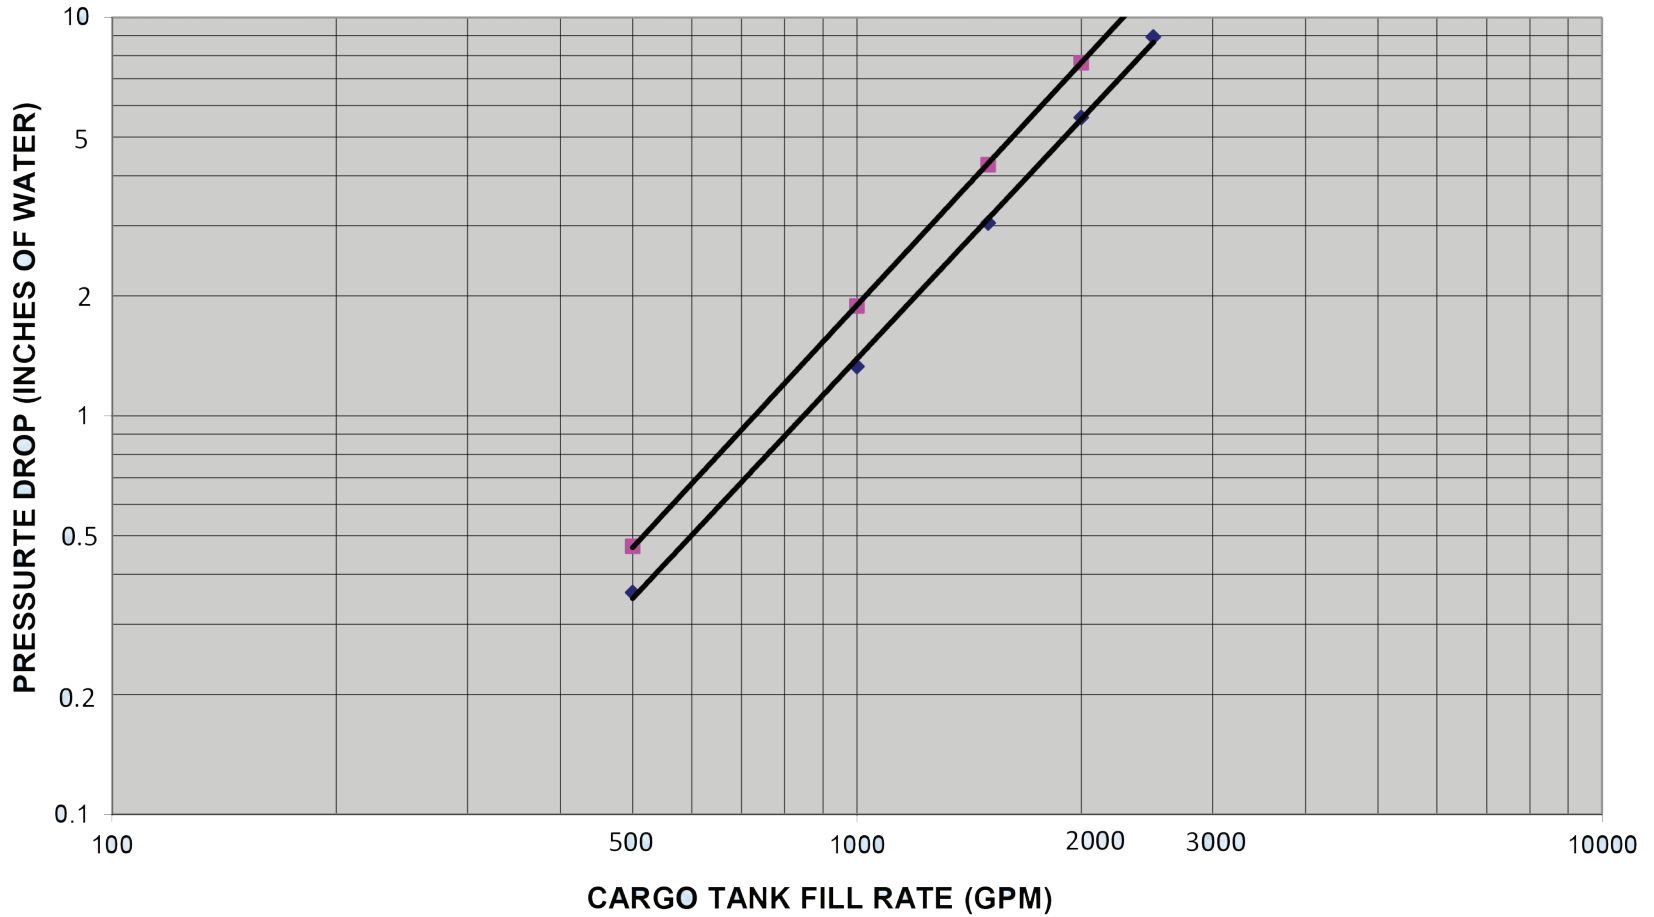

The Right Connection®

VR4040CS-AL

- ◆ VR4040CS-AL and VR4000
- VR4040CS-AL and VR4100
- Power (VR4040CS-AL and VR4000)
- Power (VR4040CS-AL and VR4100)

Dixon Bayco

800 High Street • Chestertown, MD 21620

ph 800.355.1991 • fx 800.283.4966